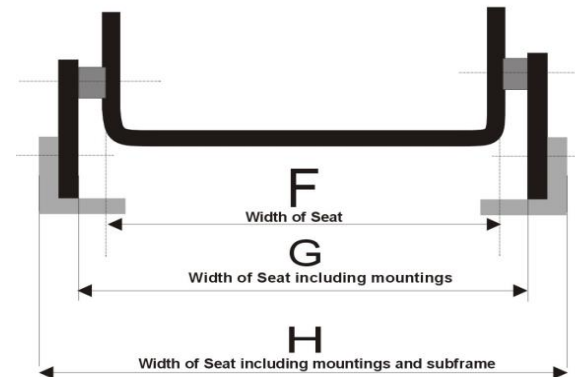

# motordrive seats

Pro Sim XL

Pro Sim XL Dimensions		mm	
A	Front of Shell	513	
B	Across Shoulder	592	
C	Outside Shell (At Kidneys)	466	
D	Height (Fitted In Correct Position)	915	
E	Length (Fitted In Correct Position)	670	
F	Width Of Shell (Excluding Lip)	Front	Rear
		464	451
G	Width Of Shell With Side Mountings	Front	Rear
		470	457
H	Width With Side Mountings And Subframe	Front	Rear
		490	477
J	Distance Between Mountings	290	