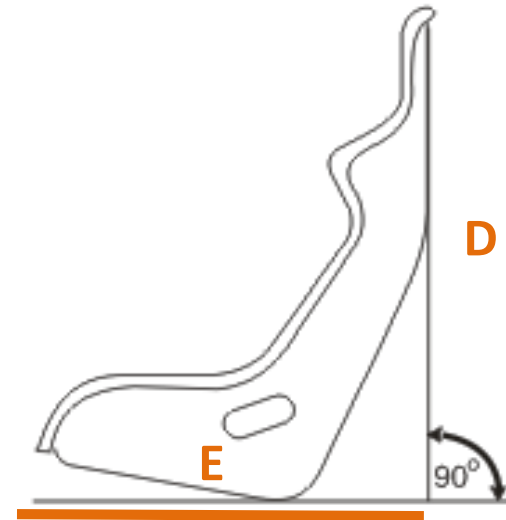

# motordrive seats

Pro Sim XL

Pro Sim XL Dimensions		mm	
A	Front of Shell	513	
B	Across Shoulder	592	
C	Outside Shell (At Kidneys)	466	
D	Height (Fitted In Correct Position)	915	
E	Length (Fitted In Correct Position)	670	
F	Width Of Shell (Excluding Lip)	Front	Rear
		464	451
G	Width Of Shell With Side Mountings	Front	Rear
		470	457
H	Width With Side Mountings And Subframe	Front	Rear
		490	477
J	Distance Between Mountings	290	